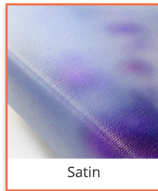

CHOICES YOU WILL HAVE :

3. Stretched or Rolled

Rolled Canvas

3/4"

1.5"

4. Choose Your Canvas Surface

Gloss

Satin

Metallic Canvas

6. Floating Frames

A gallery-wrapped print (1.5" depth) is placed inside a 2" deep frame. The frame extends out 7/16" around all four sides. This inset leaves a 3/8" gap of space between the canvas and the frame, thus creating a 'floater frame' look. [View Diagram.](#)